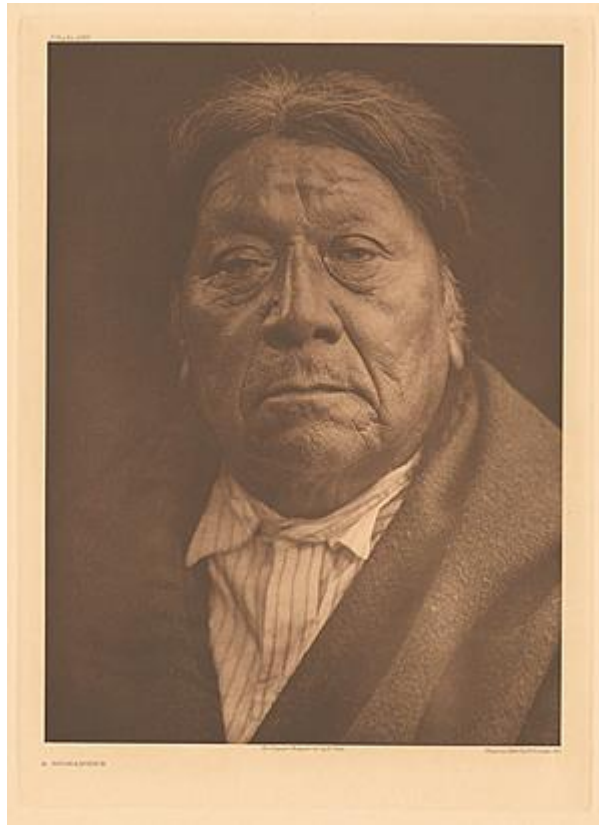

RONNY VAN DE VELDE

Edward Sheriff CURTIS (Whitewater 1868 - Los Angeles 1952)

Comanche, 1927

Photogravure
457 x 558 mm
from portfolio 19

Provenance:

Gallery for Fine Photography, New Orleans

Artist description:

Was an American ethnologist and photographer of the American West and of Native American peoples