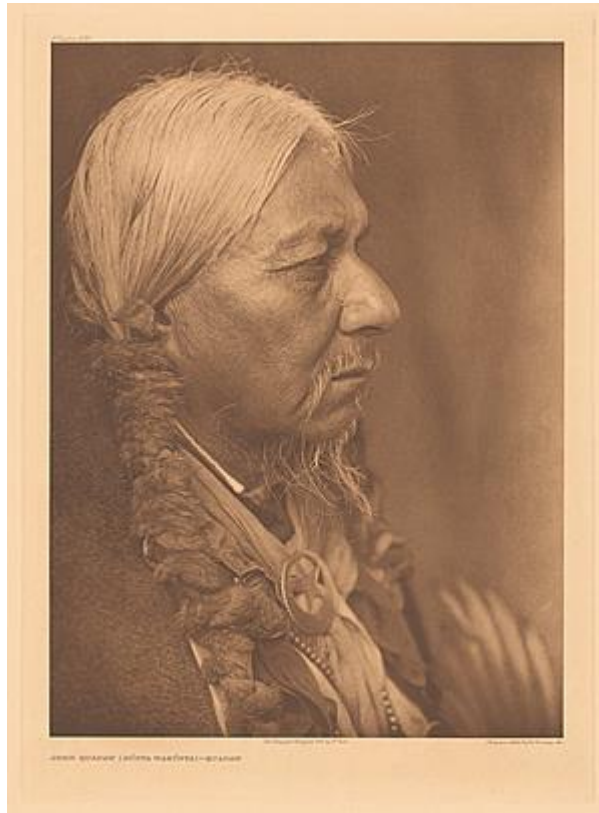

# RONNY VAN DE VELDE

---

**Edward Sheriff CURTIS (Whitewater 1868 - Los Angeles 1952)**

**John Quapaw, 1927**

Photogravure  
457 x 558 mm  
from portfolio 19

**Provenance:**

Gallery for Fine Photography, New Orleans

**Artist description:**

Was an American ethnologist and photographer of the American West and of Native American peoples