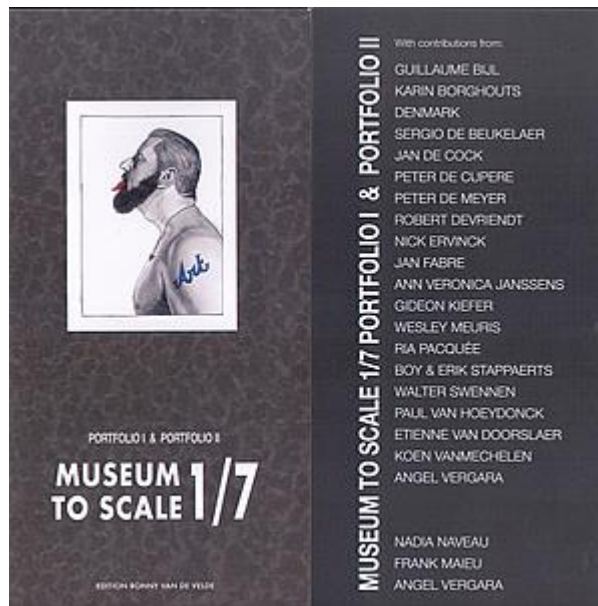

RONNY VAN DE VELDE

MUSEUM TO SCALE 1/7

Portfolio I & Portfolio II with 32 signed prints Each portfolio:
72 x 52 cm 10 Deluxe copies with 3 sculptures from Nadia Naveau/Frank Maieu/Angel Vergara