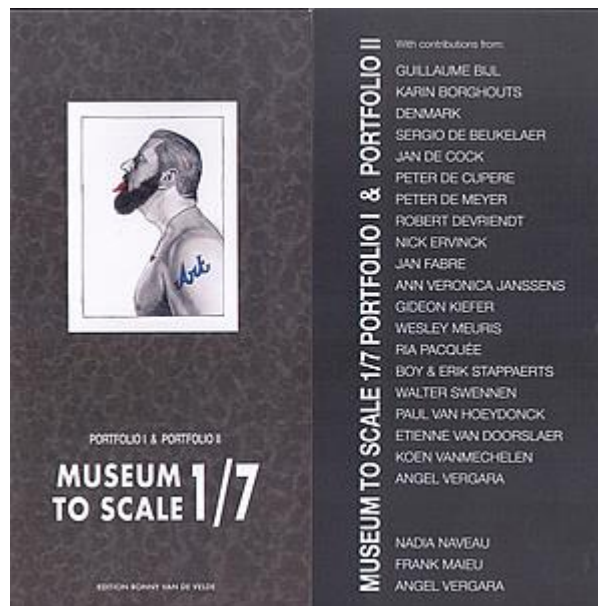

RONNY VAN DE VELDE

MUSEUM TO SCALE 1/7

Portfolio I & Portfolio II with 32 signed prints Each portfolio:
72 x 52 cm 10 Deluxe copies with 3 sculptures from Nadia Naveau/Frank Maieu/Angel Vergara